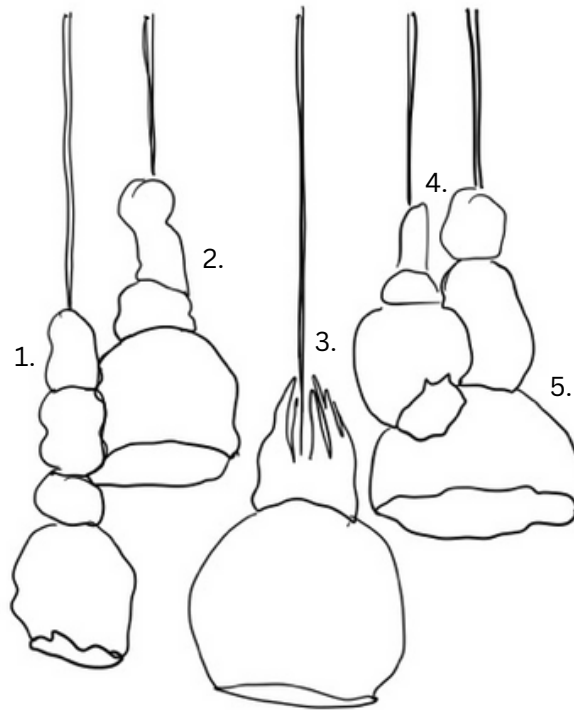

CROSLAND+EMMONS

SCULPTURAL LIGHTING

Inclusion Installation

Five hand sculpted ceramic globes created from white stoneware and glazed with a chalky white underglaze. Each light is a unique creation. The inspiration behind Inclusion was the desire to show that humanity might look different but when brought together in harmony creates something visually beautiful.

Dimensions

1. 7" W x 20" H
2. 11" W x 19" H
3. 14" W x 19" H
4. 8" W x 14" H
5. 14" W x 23" H

Mounting

This installation can be hung on a custom canopy or each individual light hung on its own canopy.

Lamp/Wiring

Bulbs - E 26
Max Voltage 120

Rating

UL Listed

Price- $13,800

The Inclusion Installation can be customized. Please contact us with custom requests.